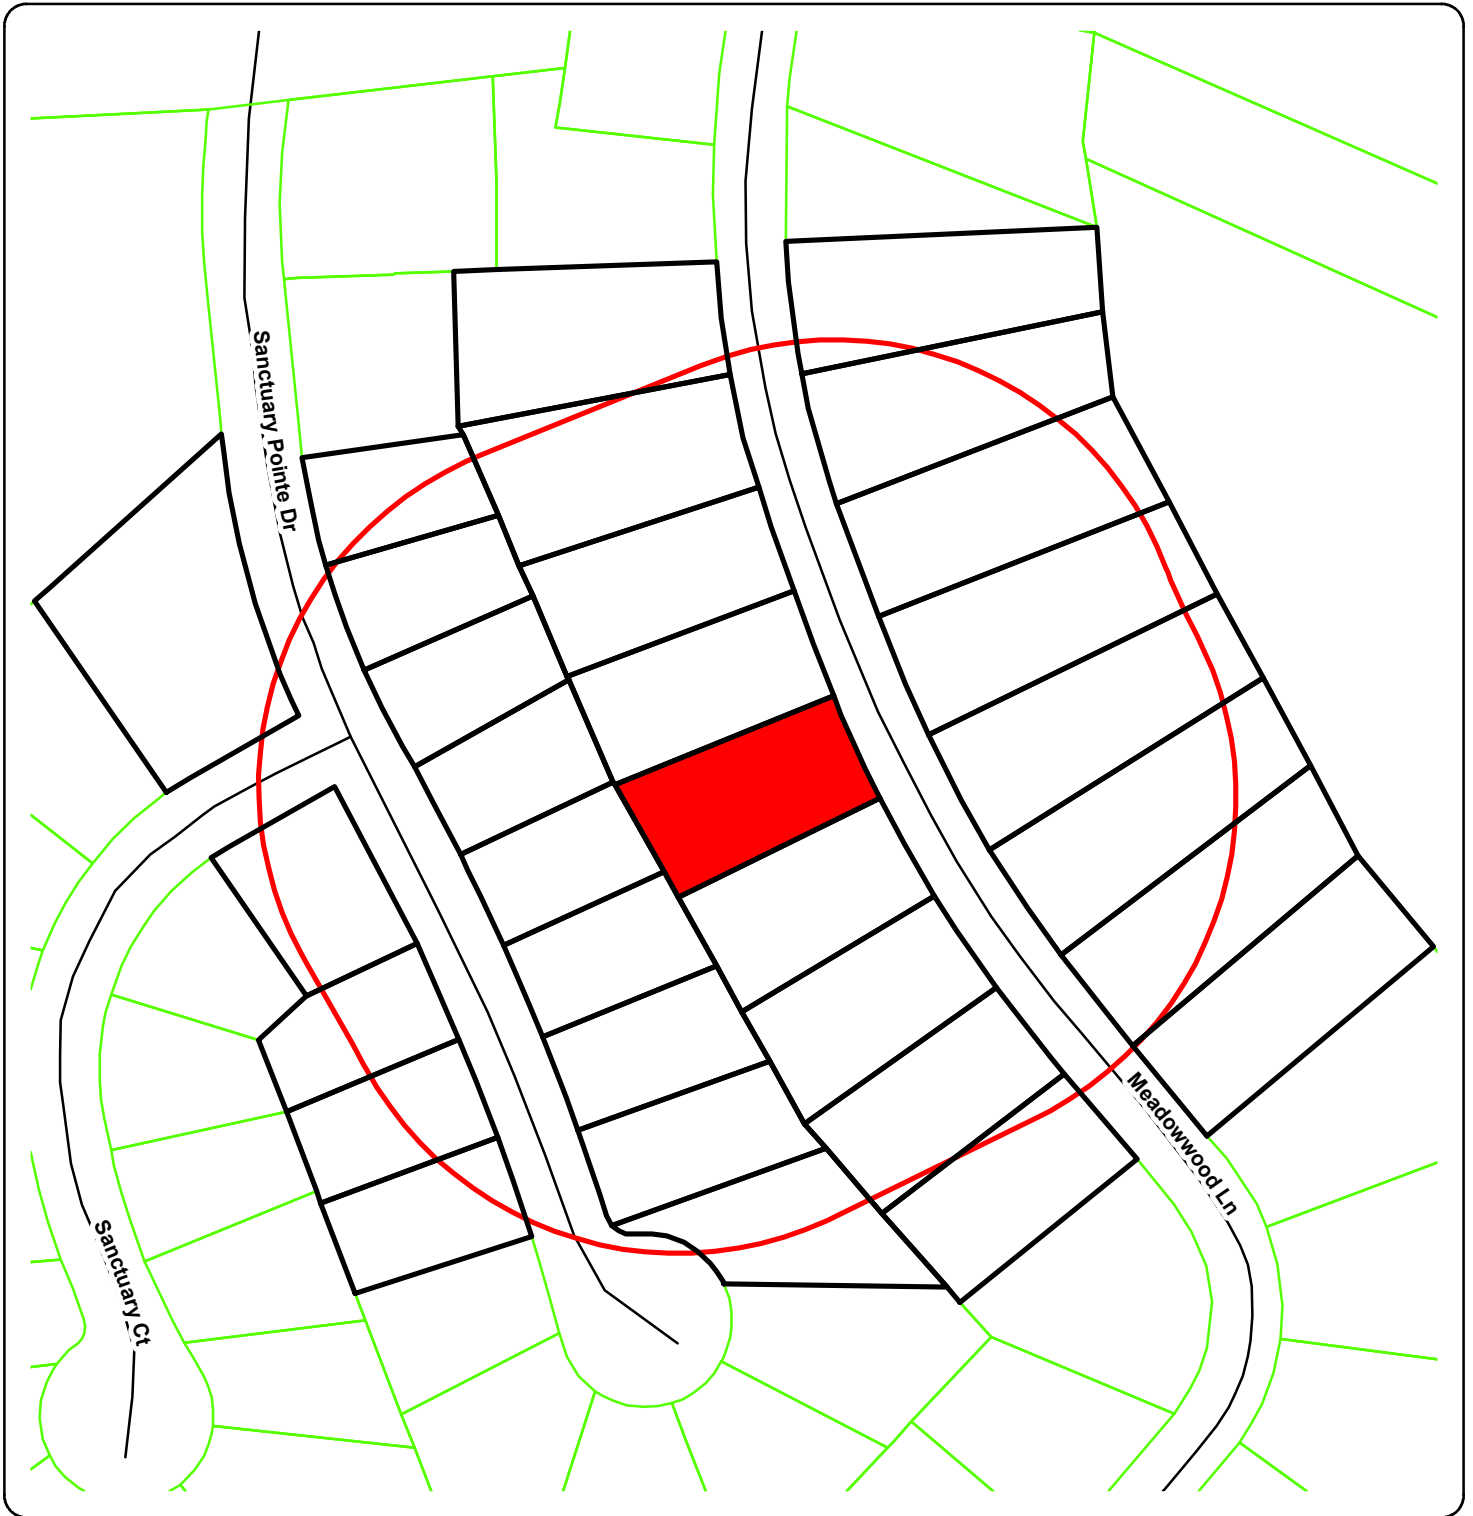

ZBA #10-1921 6190 Meadowwod Ln

Sources: Grand Blanc Township GIS Department
Data Revision Date: March 2010
Date: 8/6/2010 1:47:37 PM
Name: BELLER

Roads	Parcels
Interstate	Section Lines
Township	
City	
Private	
Proposed