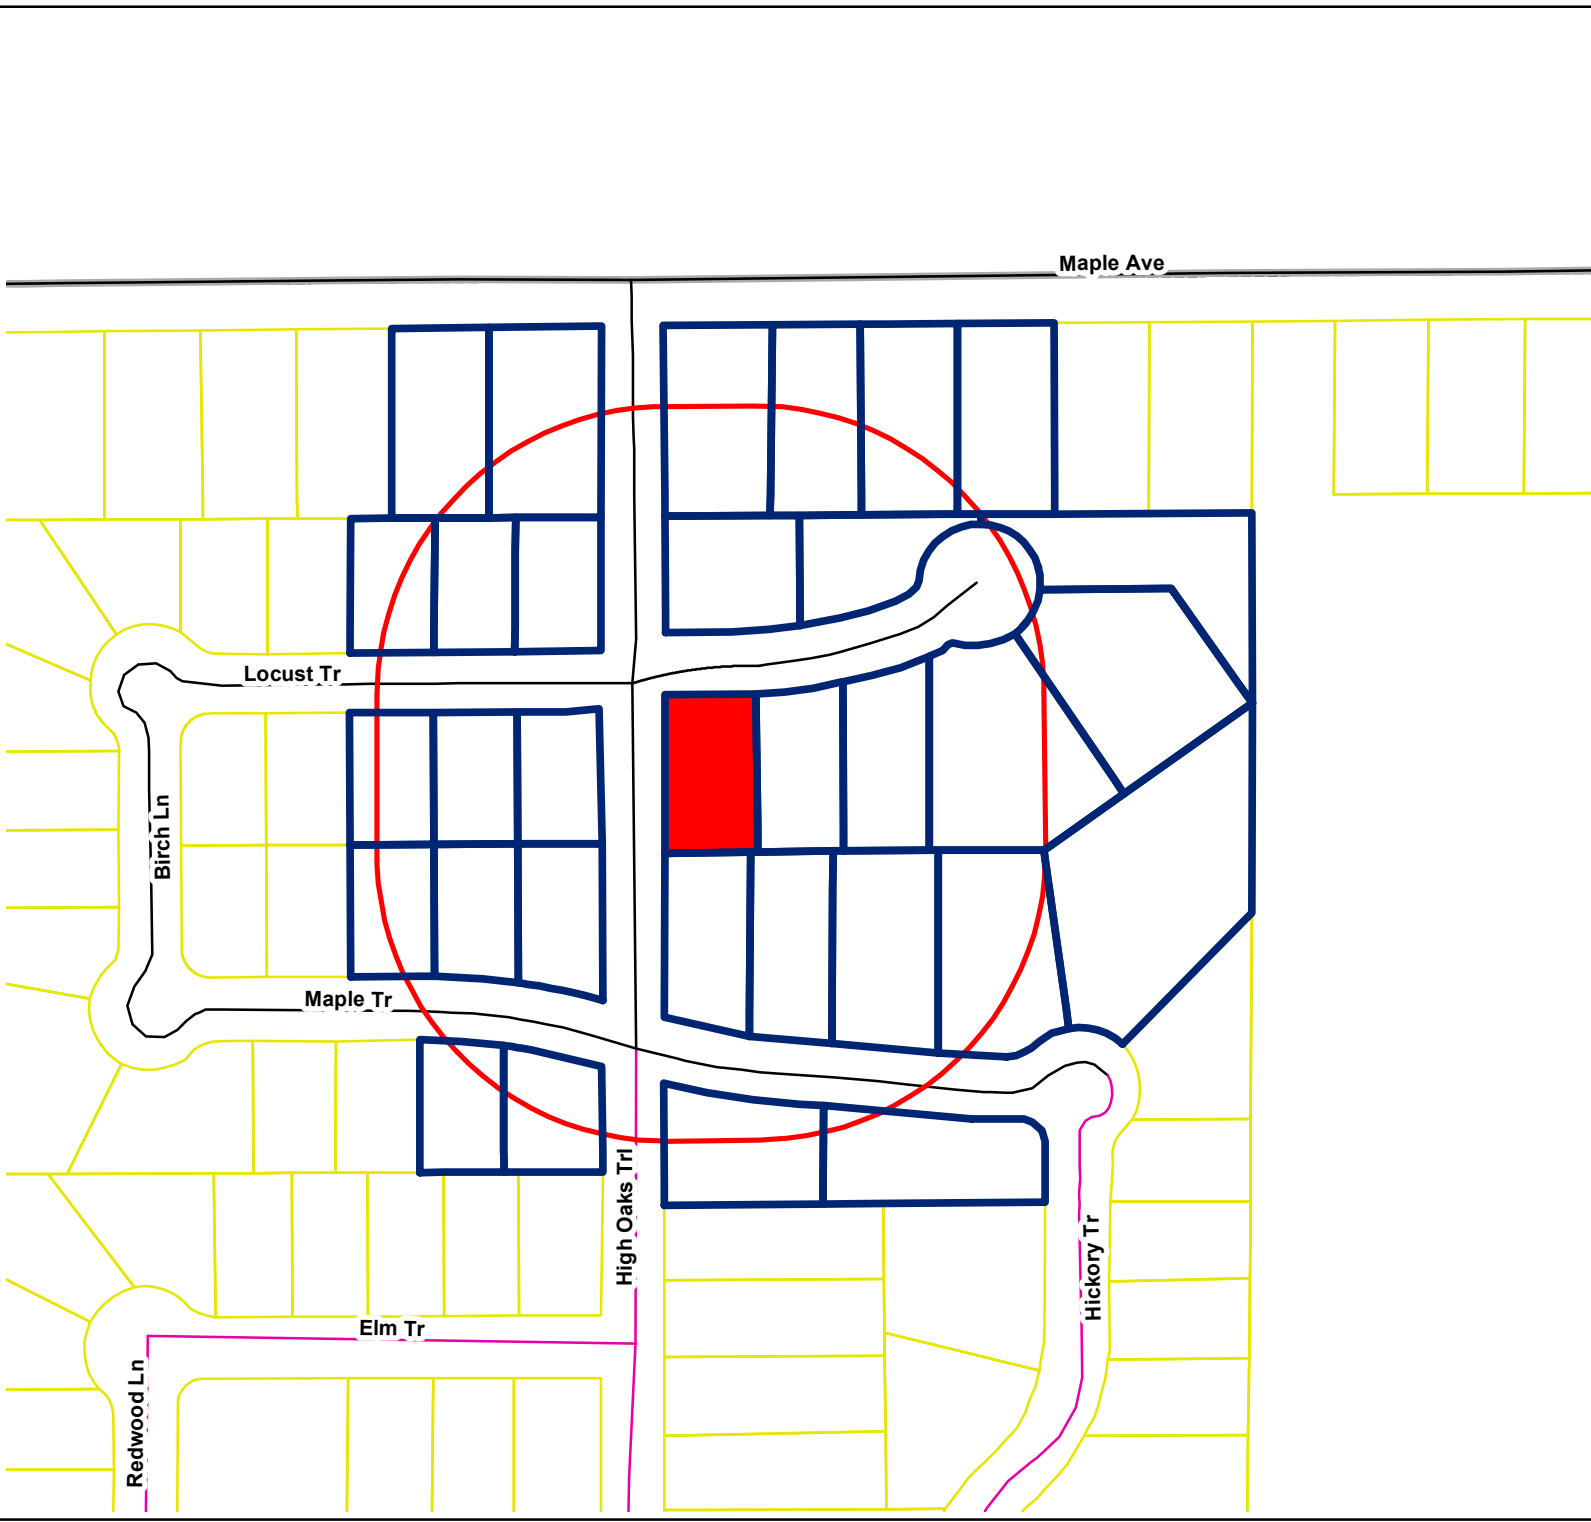

ZBA #10-1929 - 6068 Locust Trl

Sources: Grand Blanc Township GIS Department
Federal Emergency Management Agency (FEMA)
Data Revision Date: March 2010
Date: 12/16/2010 4:56:41 PM
Name: BELLER