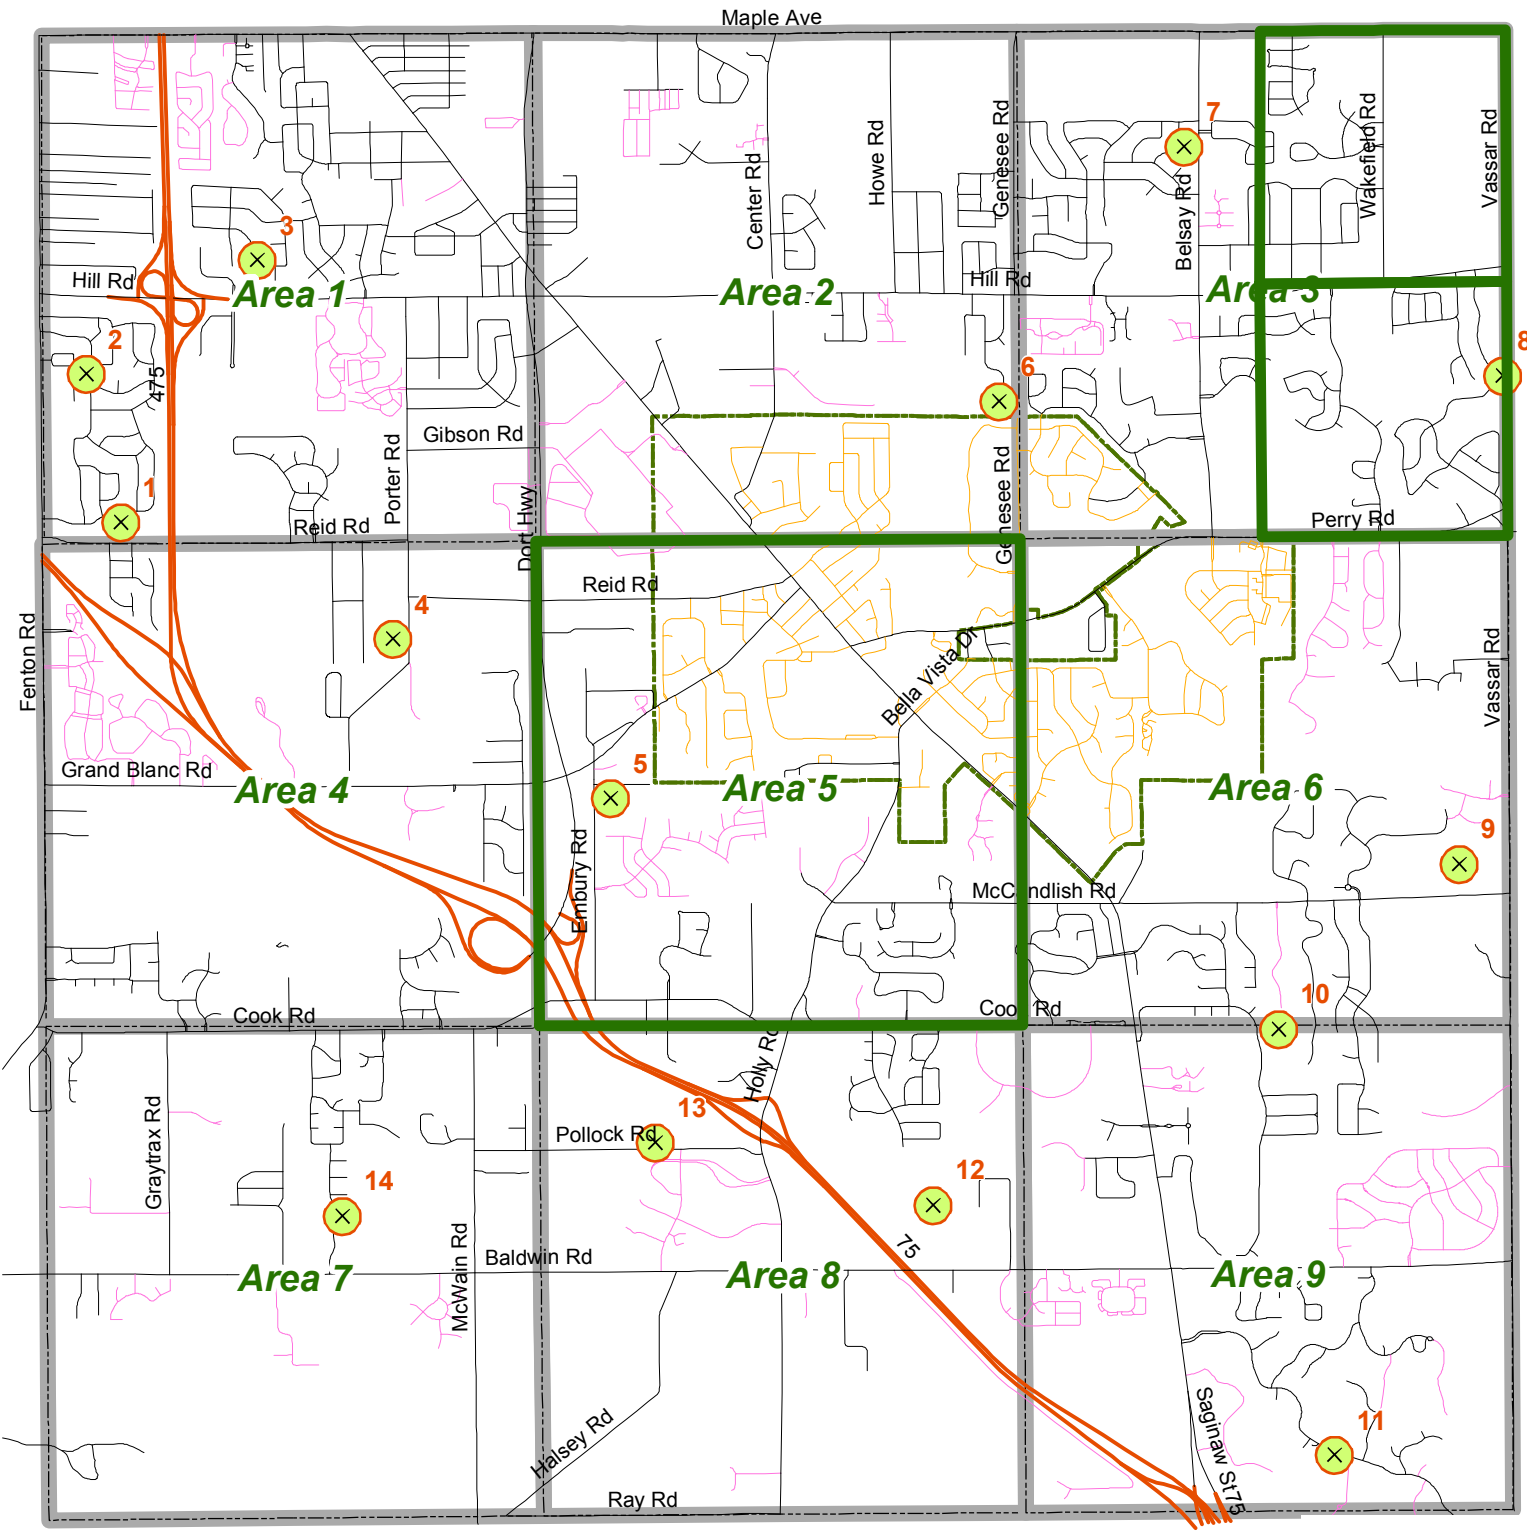

# GRAND BLANC TOWNSHIP

2009 Mosquito Spraying Regions  
 Spray Date: Tuesday, June 23, 2009

SOURCES: Grand Blanc Township GIS Department, June 2009  
 Data Revision Date: June 2009

Mosquito Control Program Administered by:

Interstate	Municipal boundaries
Township Roads	<all other values>
City Roads	Spray Regions
Private Roads	Mosquito trap and number

DISCLAIMER: Map is for visual purposes only. Grand Blanc Township is not responsible for any decisions based upon the information in this map.