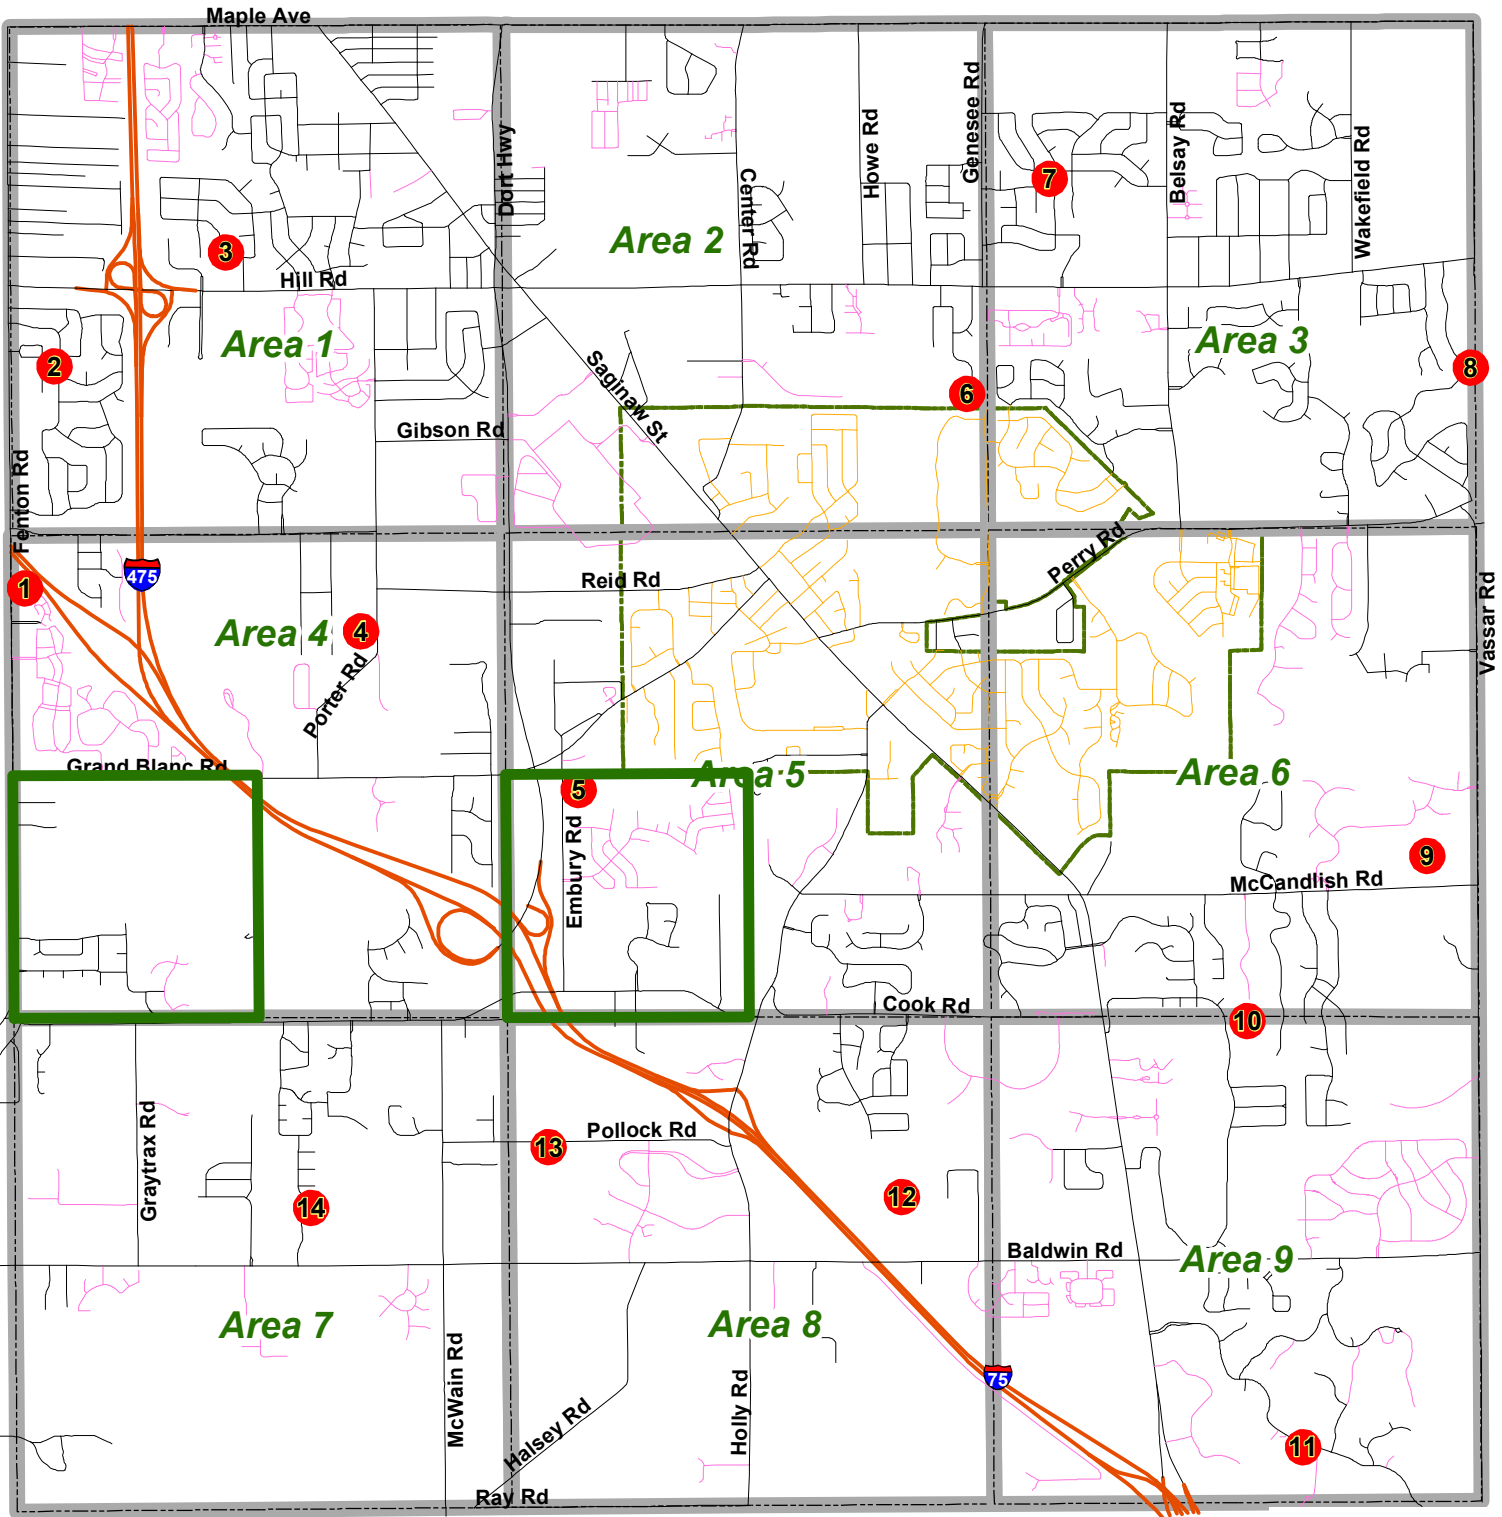

# GRAND BLANC TOWNSHIP

2011 Mosquito Spraying Regions  
 Spray Date: Wednesday, August 31, 2011

SOURCES: Grand Blanc Township GIS Department, August 2011  
 Data Revision Date: August 2011

DISCLAIMER: Map is for visual purposes only. Grand Blanc Township is not responsible for any decisions based upon the information in this map.

Mosquito Control Program Administered by:

Interstate	Municipal boundaries
Township Roads	Region to be Sprayed
City Roads	Spray Regions
Private Roads	Mosquito trap and number

N  
 W  
 E  
 S

0 0.25 0.5 1  
 Miles