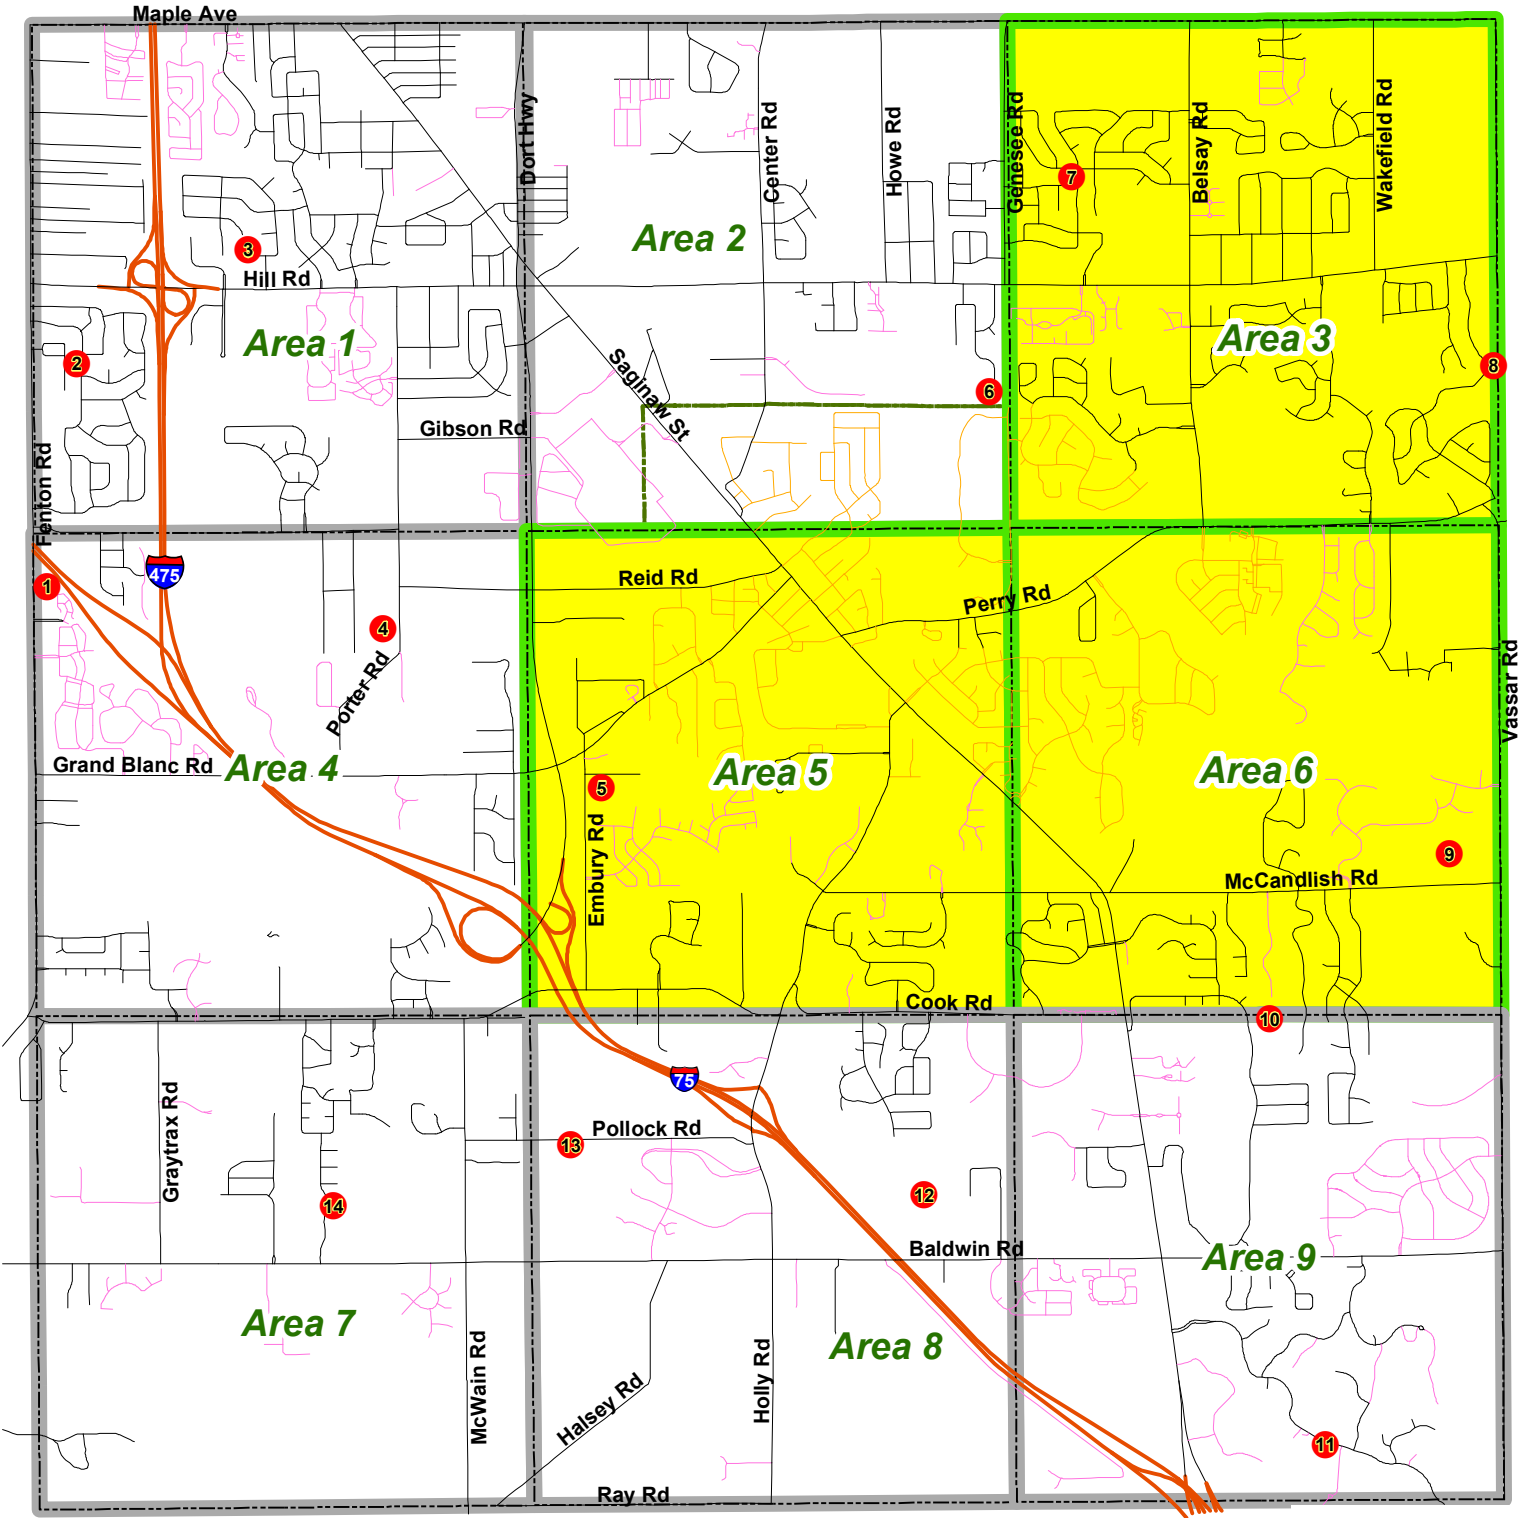

# GRAND BLANC TOWNSHIP

2015 Mosquito Spraying Regions

Spray Date: Tuesday, June 16, 2015

Spray Times will be dictated by temperatures

SOURCES: Grand Blanc Township GIS Department, June 2015  
Data Revision Date: June 2015

DISCLAIMER: Map is for visual purposes only.  
Grand Blanc Township is not responsible for any  
decisions based upon the information in this map.

Mosquito Control Program Administered by:

	Interstate		Municipal boundaries
	Township Roads		Regions to be sprayed
	City Roads		Spray Regions
	Private Roads		Mosquito trap and number