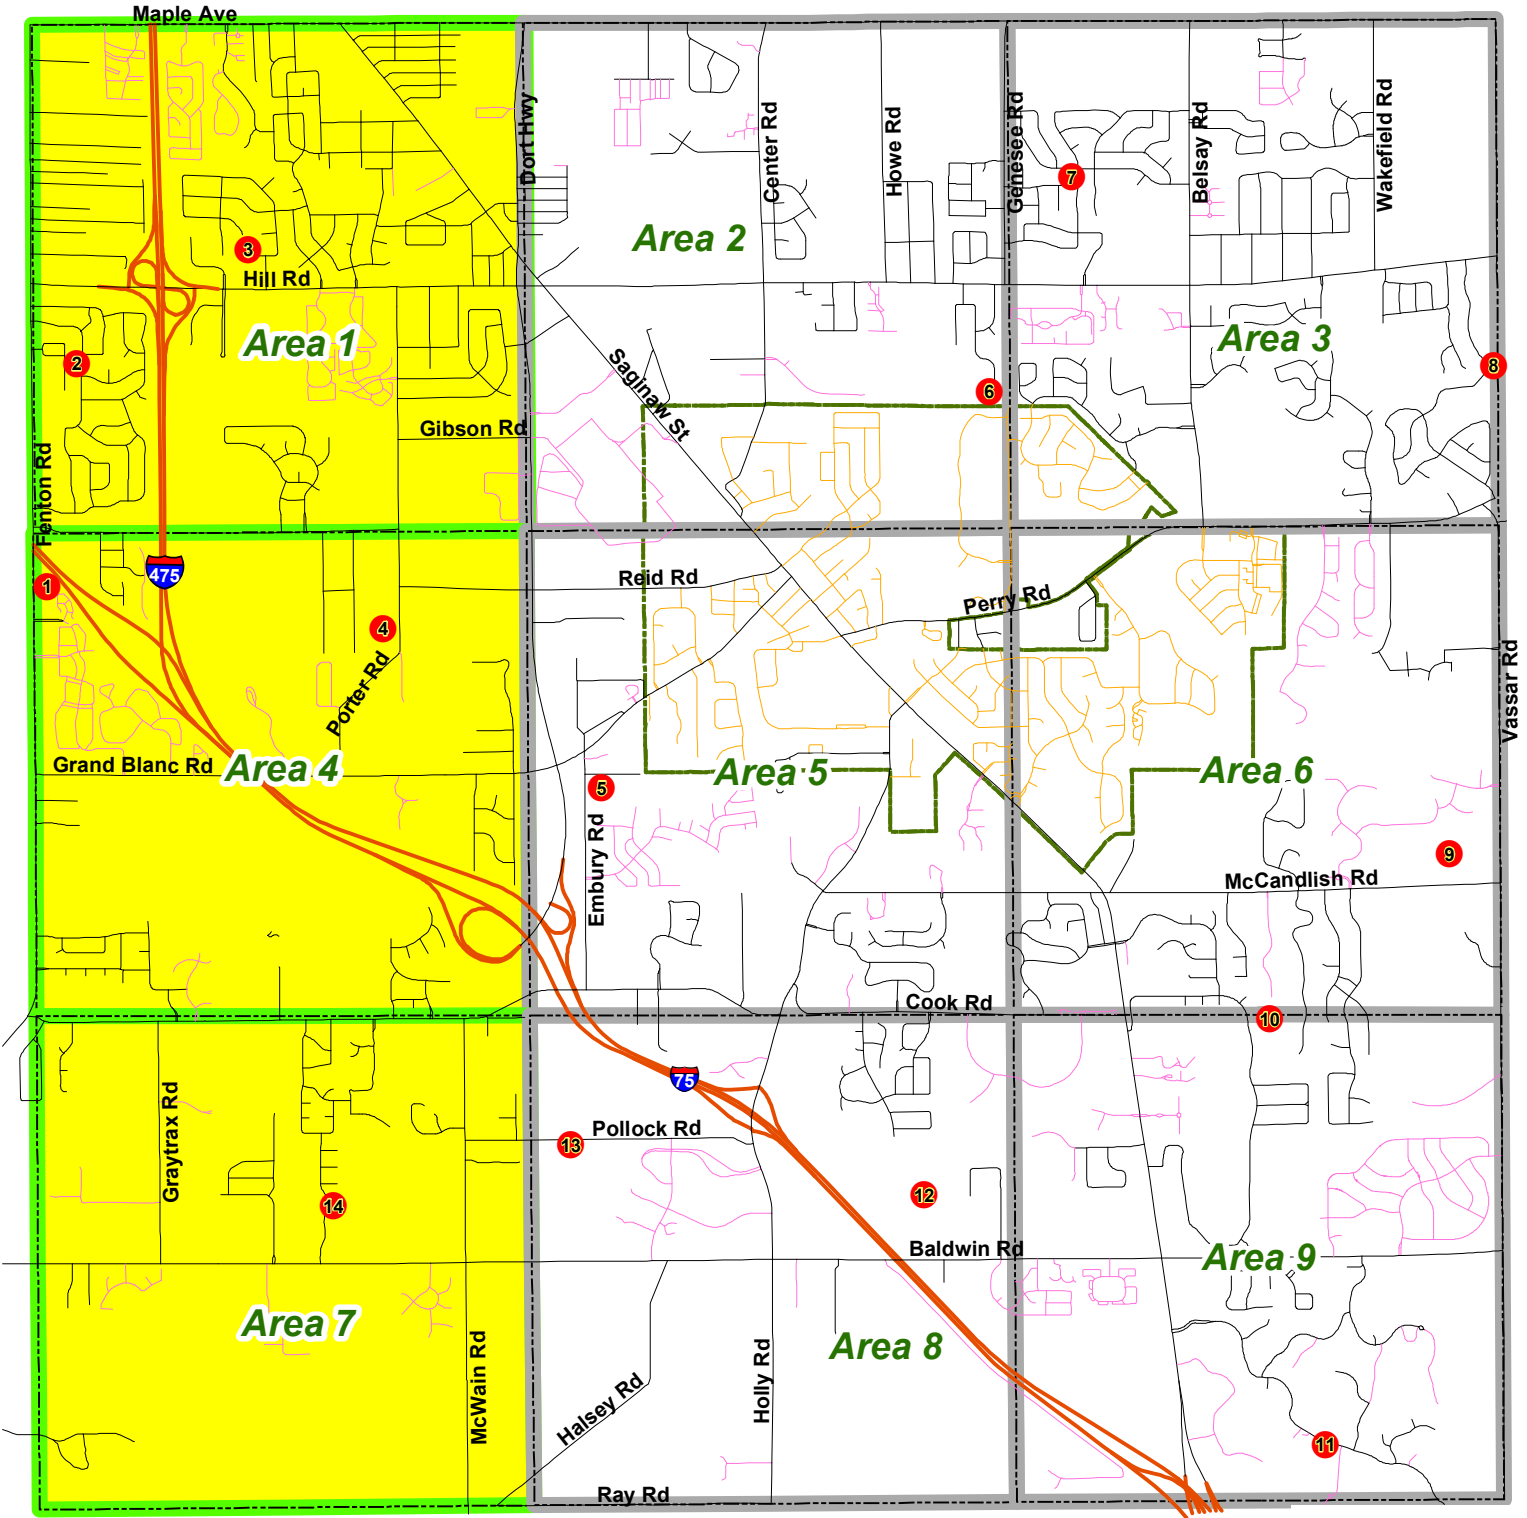

# GRAND BLANC TOWNSHIP

2015 Mosquito Spraying Regions

Spray Date: Friday, June 26, 2015

Spray Times will be dictated by temperatures

SOURCES: Grand Blanc Township GIS Department, June 2015  
Data Revision Date: June 2015

DISCLAIMER: Map is for visual purposes only.  
Grand Blanc Township is not responsible for any  
decisions based upon the information in this map.

Mosquito Control Program Administered by:

|  |                |  |                          |
|--|----------------|--|--------------------------|
|  | Interstate     |  | Municipal boundaries     |
|  | Township Roads |  | Areas to be sprayed      |
|  | City Roads     |  | Spray Regions            |
|  | Private Roads  |  | Mosquito trap and number |