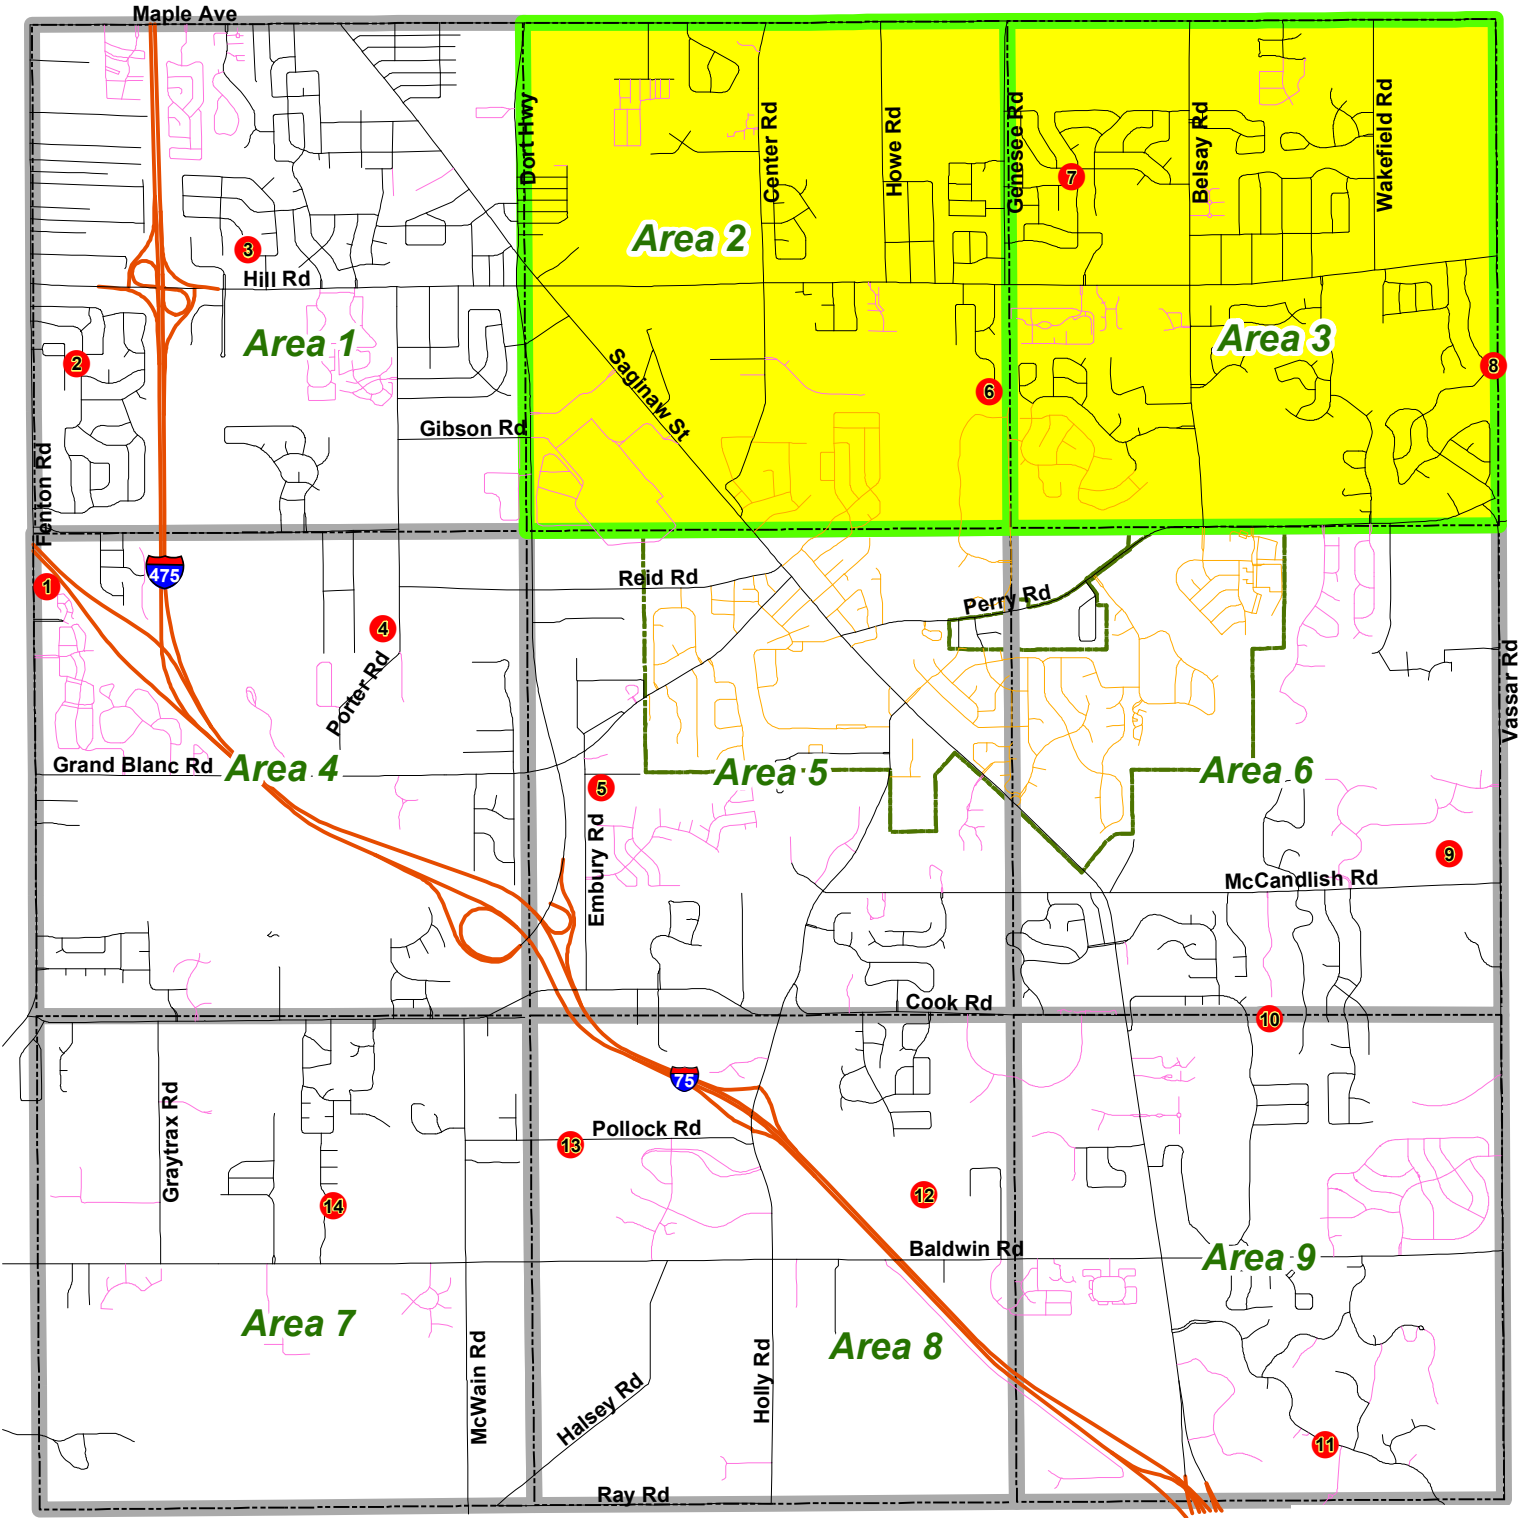

# GRAND BLANC TOWNSHIP

2015 Mosquito Spraying Regions

Spray Date: Tuesday, June 30, 2015

Spray Times will be dictated by temperatures

SOURCES: Grand Blanc Township GIS Department, June 2015  
Data Revision Date: June 2015

DISCLAIMER: Map is for visual purposes only.  
Grand Blanc Township is not responsible for any  
decisions based upon the information in this map.

Mosquito Control Program Administered by:

	Interstate		Municipal boundaries
	Township Roads		Areas to be sprayed
	City Roads		Spray Regions
	Private Roads		Mosquito trap and number