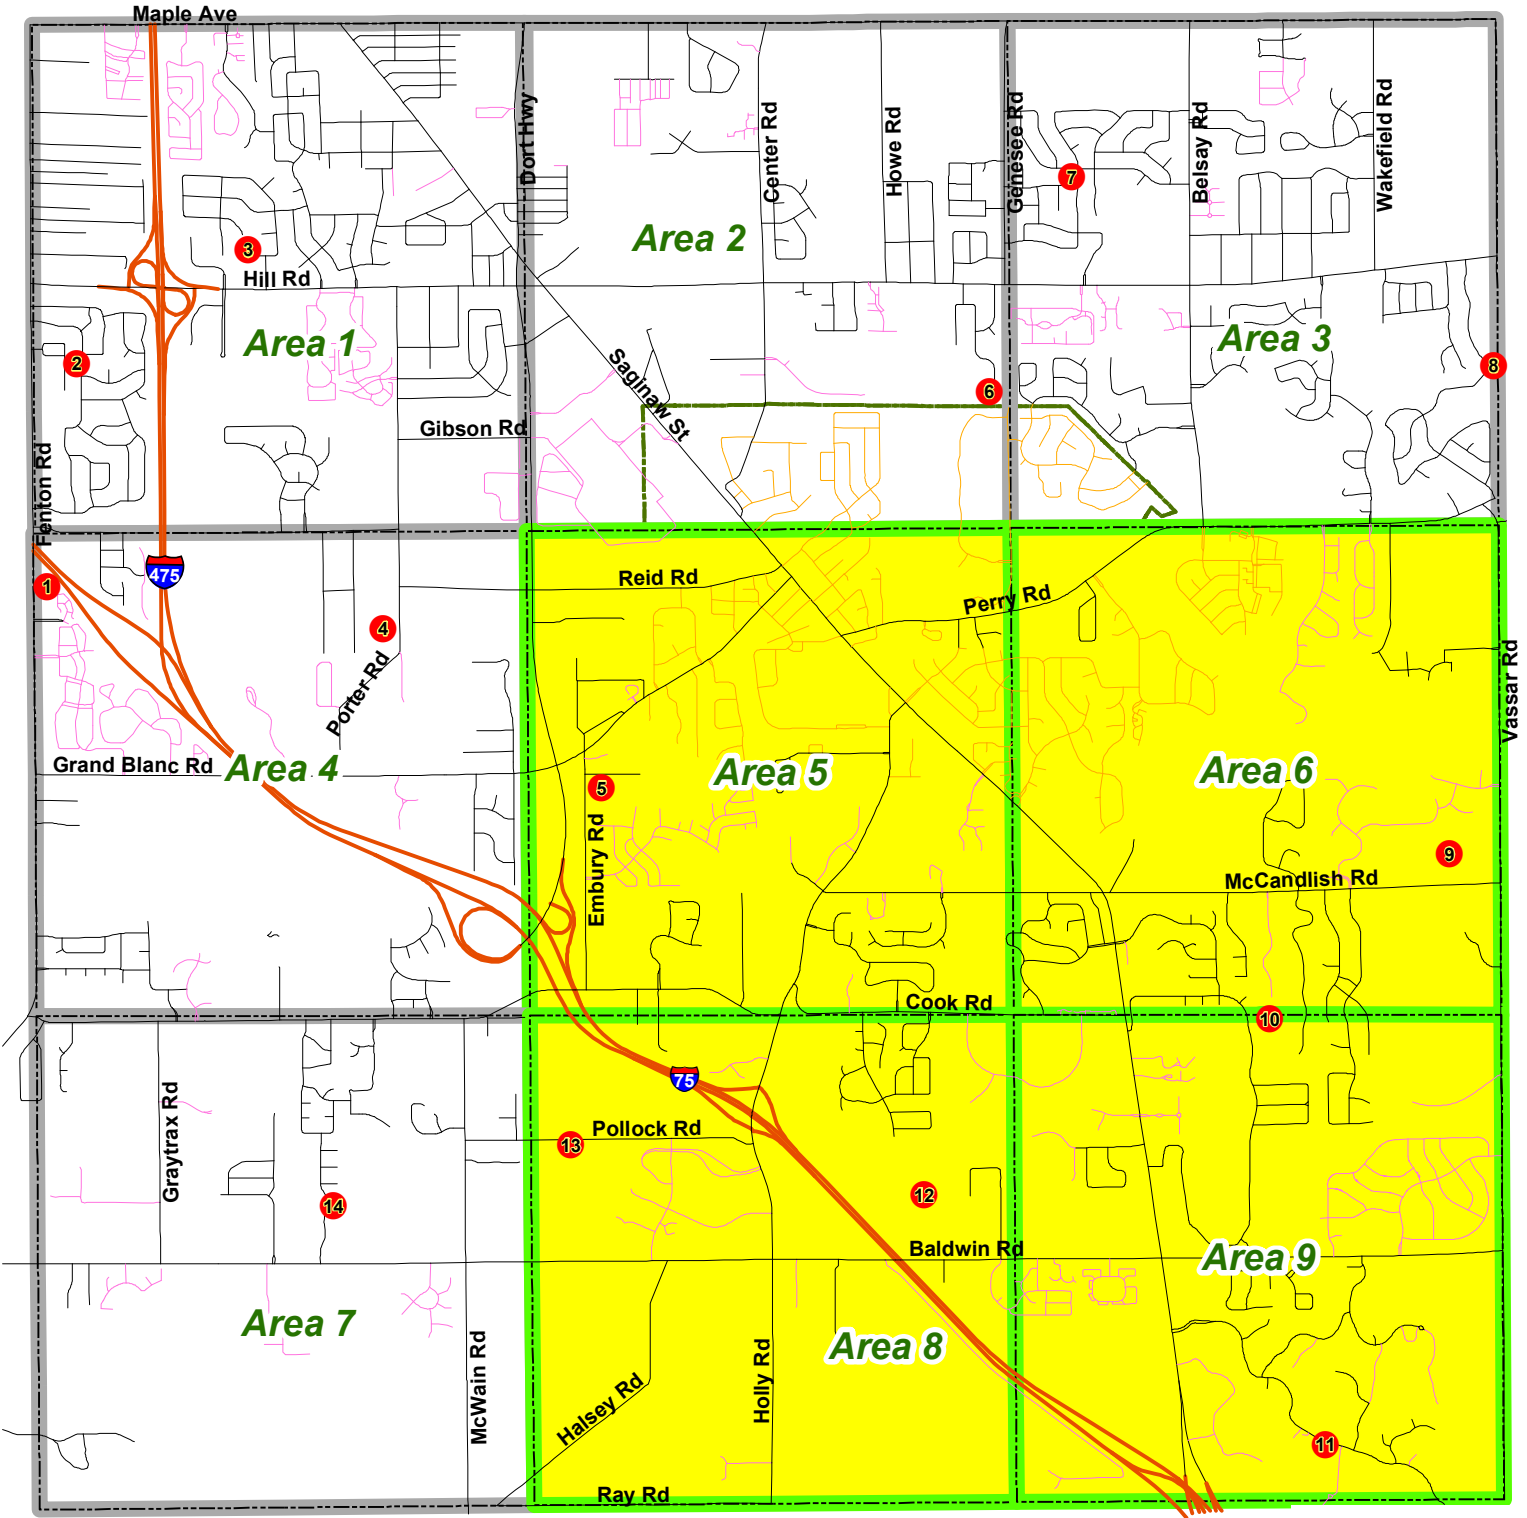

GRAND BLANC TOWNSHIP

2015 Mosquito Spraying Regions

Spray Date: Monday, July 13, 2015

Spray Times will be dictated by temperatures

SOURCES: Grand Blanc Township GIS Department, July 2015
Data Revision Date: June 2015

DISCLAIMER: Map is for visual purposes only.
Grand Blanc Township is not responsible for any
decisions based upon the information in this map.

Mosquito Control Program Administered by:

	Interstate		Municipal boundaries
	Township Roads		Areas to be sprayed
	City Roads		Spray Regions
	Private Roads		Mosquito trap and number